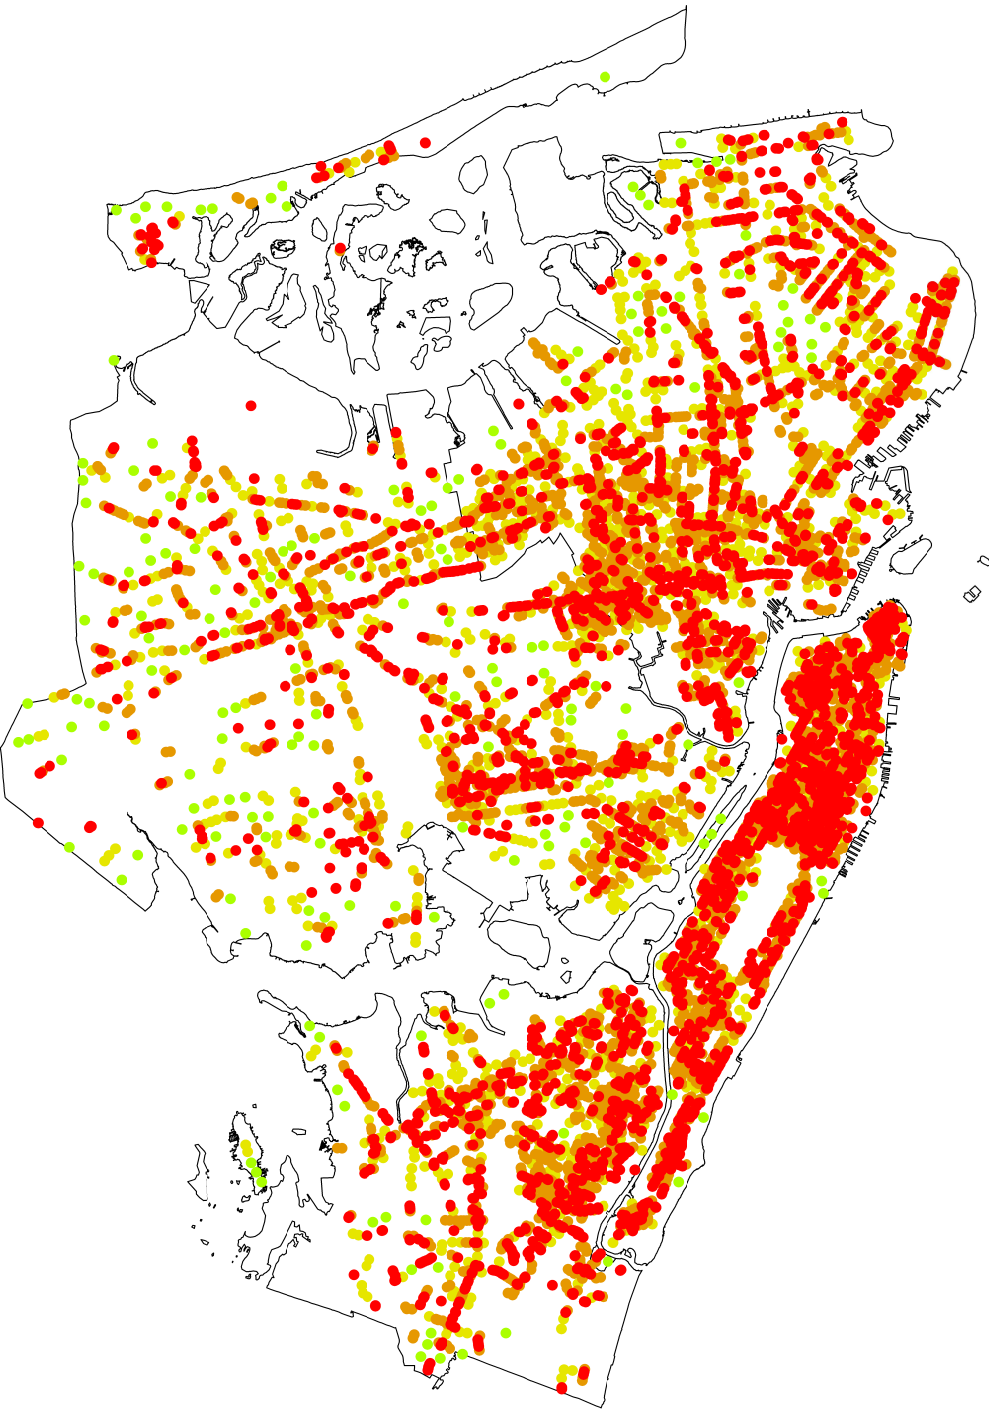

Distances between Tobacco Retailers

- <= 200 feet
- <= 500 feet
- <= 1,000 feet
- > 1,000 feet

4,920 shops are within 200 feet of each other
 7,843 shops are within 500 feet of each other
 8,775 shops are within 1,000 feet of each other
 Only 221 shops are more than 1,000 feet apart
 - with a max of 9,730 feet (1.84 miles) in the Far Rockaways (Breezy Point)