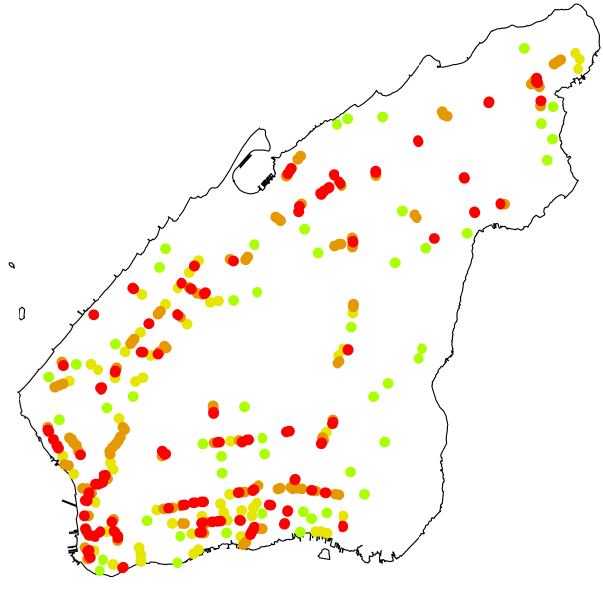

Distances between Tobacco Retailers

- <= 200 feet
- <= 500 feet
- <= 1,000 feet
- > 1,000 feet

4,920 shops are within 200 feet of each other
 7,843 shops are within 500 feet of each other
 8,775 shops are within 1,000 feet of each other
 Only 221 shops are more than 1,000 feet apart
 - with a max of 9,730 feet (1.84 miles) in the Far Rockaways (Breezy Point)